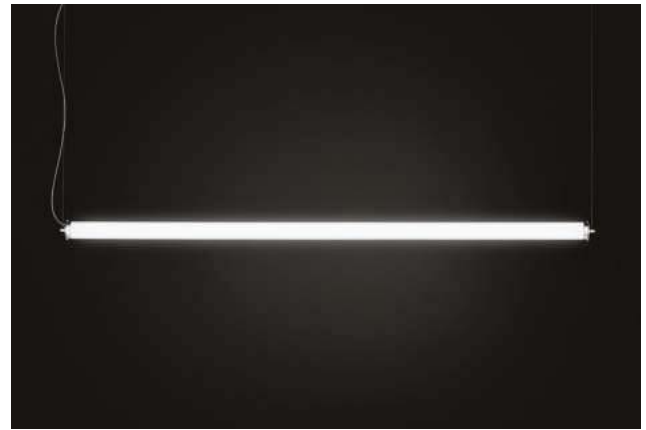

STACKING S 180 H NAKED - INDOOR

PENDANT - SOSPENSIONE

David Rockwell, 2023

Discover more

REPLACEABLE LED

TECHNICAL SHEET	
MATERIALS	Diffuser: Blown Borosilicate Glass Structure: Aluminium
DIMENSIONS	Diffuser: Ø7,5cm L180cm [Ø2 7/8" L70 7/8"] Canopy: 40cm x 7cm x H4cm [Ø15 3/4" x 2 3/4" x H1 5/8"] Cable lenght: 300cm [118 1/8"]
FINISHES (DIFFUSER + STRUCTURE)	White + Anodized Aluminum 
CANOPY	Matte white
LIGHT SOURCE	5 X LED STRIP 24V 43,75W (total) 5031 lm (nominal) 3000K CRI>90 5 X LED STRIP 24V 43,75W (total) 4812 lm (nominal) 2700K CRI>90
DIMMING PROTOCOL	Push-dim; 0/1-10V, DALI
MARKING	DRY LOCATION  
WEIGHT	Net weight: 5kg