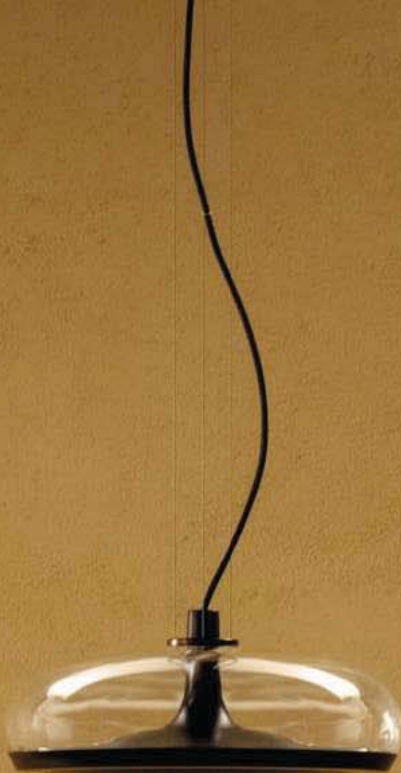

PENDANT

AURELIA

AURELIA S 45 SS
Diffuser: Transparent Water Effect
Structure: Matte Gunmetal