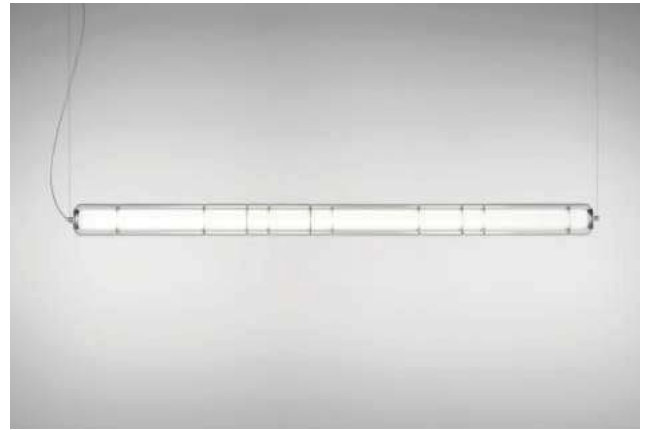

STACKING S 180 H
Difuser: Transparent
Structure: Anodized Aluminum

STACKING S 180 H - INDOOR

PENDANT - SOSPENSIONE

David Rockwell, 2023

Discover more

REPLACEABLE LED

TECHNICAL SHEET	
MATERIALS	Diffuser: Blown Borosilicate Glass Structure: Aluminum
DIMENSIONS	Diffuser: Ø10cm L180cm [Ø4" 70 7/8"] Canopy: 40cm x 7cm x H4cm [15 3/4" x 2 3/4" x H1 5/8"] Cable lenght: 300cm [118 1/8"]
FINISHES (DIFFUSER + STRUCTURE)	Transparent + Anodized Aluminium
CANOPY	Matte white
LIGHT SOURCE	5 X LED STRIP 24V 43,75W (total) 5031 lm (nominal) 3000K CRI≥90 5 X LED STRIP 24V 43,75W (total) 4812 lm (nominal) 2700K CRI≥90
DIMMING PROTOCOL	Push-dim; 0/1-10V, DALI
MARKING	DRY LOCATION
WEIGHT	Net weight: 10kg