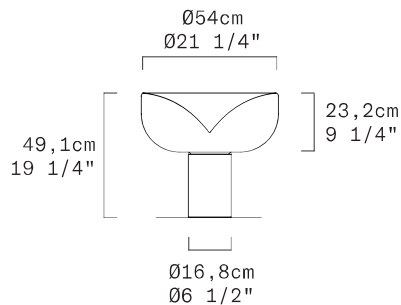

AELLA T 54 - INDOOR

Toso & Massari, 1968

TABLE - TAVOLO

upgraded

Discover more

REPLACEABLE LED