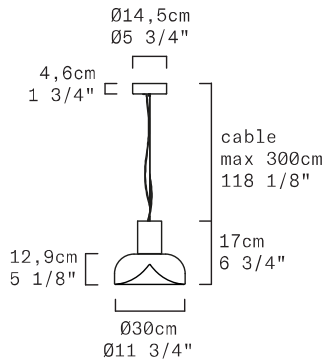

Toso & Massari, 2016

Upgraded

Discover more

REPLACEABLE LED

[5]

TECHNICAL SHEET	
MATERIALS	Diffuser: Blown Glass Structure: Metal
DIMENSIONS	Diffuser: Ø54 cm H23,2 cm [Ø21 1/4" H9 1/4"] Canopy: Ø18 cm H4,9cm [Ø7" H2"] Cable length: 300 cm [118 1/8"]
LIGHT SOURCE	LED 1 X 26,6W 4060lm (nominal) 3000K CRI≥90 LED 1 X 26,6W 3808lm (nominal) 2700K CRI≥90
DIMMING PROTOCOL	Push-dim; 0/1-10V; Dali
MARKING	DRY LOCATION
WEIGHT	Net weight: 13,9kg

PENDANT- SOSPENSIONE

Toso & Massari, 2023

New

Discover more

REPLACEABLE LED

TECHNICAL SHEET	
MATERIALS	Diffuser: Blown Glass Structure: Metal
DIMENSIONS	Diffuser: H19,3 cm Ø45 cm [7 1/2" Ø17 3/4"] Canopy: Ø18 cm H4,9cm [Ø7" H2"] Cable lenght: 300 cm [118 1/8"]
LIGHT SOURCE	LED 1 X 16,6W 2624lm (nominal) 3000K CRI≥90 LED 1 X 16,6W 2461lm (nominal) 2700K CRI≥90
DIMMING PROTOCOL	Push-dim; 0/1-10V; Dali
MARKING	DRY LOCATION
WEIGHT	Net weight: 8,15kg

PENDANT - SOSPENSIONE

Toso & Massari, 2016

Upgraded

Discover more

REPLACEABLE LED

TECHNICAL SHEET	
MATERIALS	Diffuser: Blown Glass Structure: Metal
DIMENSIONS	Diffuser: Ø30 cm H12,9 cm [Ø11 3/4" H5 1/8"] Canopy: Ø14,5 cm H4,6cm [Ø5 3/4" H1 3/4"] Cable length: 300 cm [118 1/8"]
LIGHT SOURCE	LED 1 X 11,9W 1635lm (nominal) 3000K CRI≥90 LED 1 X 11,9W 1535lm (nominal) 2700K CRI≥90
DIMMING PROTOCOL	Push-dim; 0/1-10V; Dali
MARKING	DRY LOCATION
WEIGHT	Net weight: 3,8kg

TECHNICAL SHEET	
MATERIALS	Diffuser: Blown Glass Structure: Metal
DIMENSIONS	Diffuser: Ø54 cm H23,2 cm [Ø21 1/4" H9 1/8"] Canopy: Ø18 cm H4,9cm [Ø7 3/32" H1 15/16"] Cable lenght: 300 cm [118 1/8"]
LIGHT SOURCE	LED 1 X 26,6W 4060lm (nominal) 3000K CRI≥90 LED 1 X 26,6W 3808lm (nominal) 2700K CRI≥90
DIMMING PROTOCOL	Push-dim; 0/1-10V; Dali
MARKING	DRY LOCATION   
WEIGHT	Net weight: 13kg