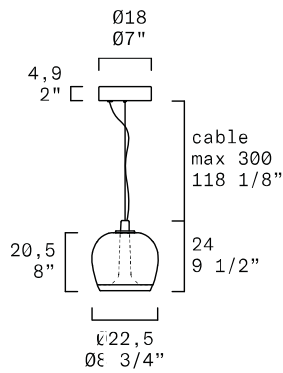

Discover more

REPLACEABLE LED

TECHNICAL SHEET	
MATERIALS	Diffuser: Blown Glass Structure: Metal
DIMENSIONS	Diffuser: Ø22,5 cm H20,5 cm [Ø8 3/4" H8"] Canopy: Ø18 cm H4,9cm [Ø7" H2"] Cable lenght: 300 cm [118 1/8"]
LIGHT SOURCE	Direct: LED 1 X 11,6W 1531 lm (nominal) 3000K CRI≥90 Indirect: LED 1 X 5,8W 980 lm (nominal) 3000K CRI≥90 or Direct: LED 1 X 11,6W 1471 lm (nominal) 2700K CRI≥90 Indirect: LED 1 X 5,8W 944 lm (nominal) 2700K CRI≥90
DIMMING PROTOCOL	Push-dim; 0/1-10V; Dali
MARKING	DRY LOCATION  
WEIGHT	Net Weight: 3,5kg