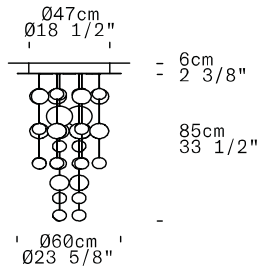

ETHER S - INDOOR

Patrick Jouin, 2006

PENDANT - SOSPENSIONE

Discover more