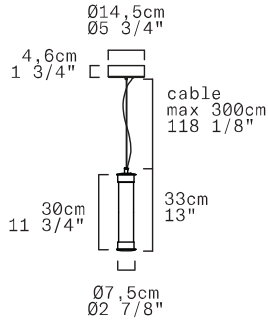

STACKING S 30 V NAKED - INDOOR

PENDANT - SOSPENSIONE

David Rockwell, 2023

Discover more

REPLACEABLE LED