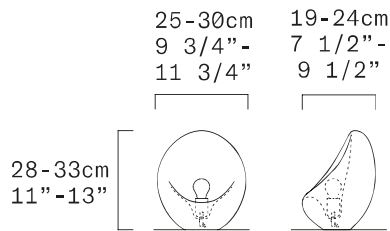

LIGHTBODY T - INDOOR

Jörg Hugo, 2021

TABLE - TAVOLO

Discover more