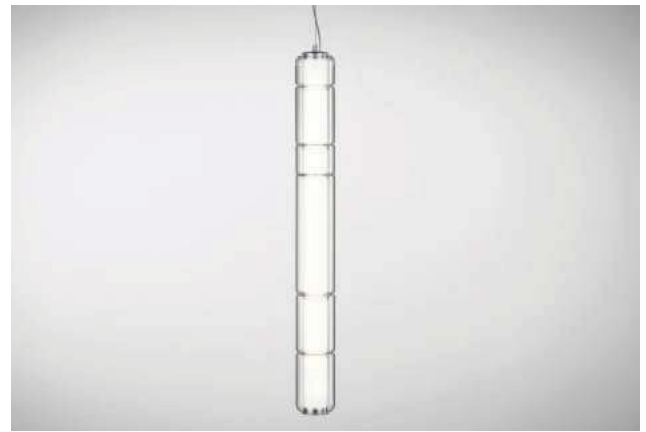

David Rockwell, 2023

Discover more

REPLACEABLE LED

TECHNICAL SHEET	
MATERIALS	Diffuser: Blown Borosilicate Glass Structure: Aluminum
DIMENSIONS	Diffuser: Ø10cm H90cm [Ø4" 35 3/8"] Canopy: Ø14,5cm H4,6cm [Ø5 3/4" H1 3/4"] Cable lenght: 300cm [118 1/8"]
FINISHES (DIFFUSER + STRUCTURE)	Transparent + Anodized Aluminium 
CANOPY	Matte white
LIGHT SOURCE	5 X LED STRIP 24V 21,25W (total) 2443 lm (nominal) 3000K CRI>90 5 X LED STRIP 24V 21,25W (total) 2337 lm (nominal) 2700K CRI>90
DIMMING PROTOCOL	Push-dim; 0/1-10V, DALI
MARKING	DRY LOCATION  
WEIGHT	Net weight: 4,3kg