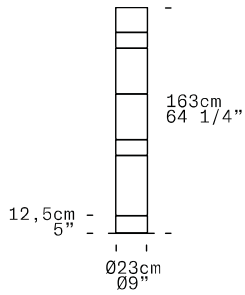

STACKING C TR - INDOOR

Rockwell Group, 2007

FLOOR - TERRA

Discover more