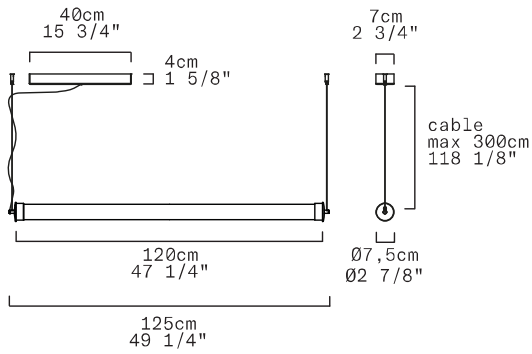

STACKING S 120 H NAKED - INDOOR

PENDANT - SOSPENSIONE

David Rockwell, 2023

Discover more

REPLACEABLE LED