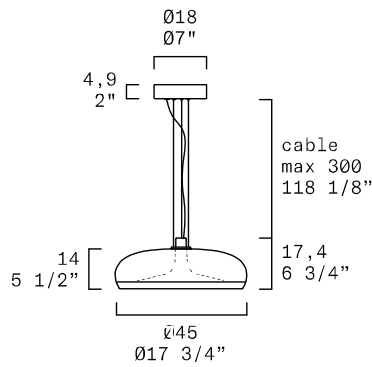

AURELIA S 45 SS (SINGLE SWITCH) - INDOOR

PENDANT - SOSPENSIONE

Patrick Jouin, 2021

Direct light
+ Indirect light

Discover more

REPLACEABLE LED