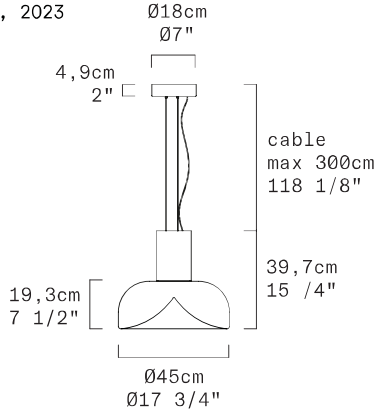

Toso & Massari, 2016

Upgraded

Discover more

REPLACEABLE LED

[5]

TECHNICAL SHEET	
MATERIALS	Diffuser: Blown Glass Structure: Metal
DIMENSIONS	Diffuser: Ø54 cm H23,2 cm [Ø21 1/4" H9 1/4"] Canopy: Ø18 cm H4,9cm [Ø7" H2"] Cable length: 300 cm [118 1/8"]
LIGHT SOURCE	LED 1 X 26,6W 4060lm (nominal) 3000K CRI≥90 LED 1 X 26,6W 3808lm (nominal) 2700K CRI≥90
DIMMING PROTOCOL	Push-dim; 0/1-10V; Dali
MARKING	DRY LOCATION
WEIGHT	Net weight: 13,9kg

PENDANT- SOSPENSIONE

Toso & Massari, 2023

New

Discover more

REPLACEABLE LED

TECHNICAL SHEET	
MATERIALS	Diffuser: Blown Glass Structure: Metal
DIMENSIONS	Diffuser: H19,3 cm Ø45 cm [7 1/2" Ø17 3/4"] Canopy: Ø18 cm H4,9cm [Ø7" H2"] Cable lenght: 300 cm [118 1/8"]
LIGHT SOURCE	LED 1 X 16,6W 2624lm (nominal) 3000K CRI≥90 LED 1 X 16,6W 2461lm (nominal) 2700K CRI≥90
DIMMING PROTOCOL	Push-dim; 0/1-10V; Dali
MARKING	DRY LOCATION
WEIGHT	Net weight: 8,15kg

TECHNICAL SHEET	
MATERIALS	Diffuser: Blown Glass Structure: Metal
DIMENSIONS	Diffuser: Ø54 cm H23,2 cm [Ø21 1/4" H9 1/8"] Canopy: Ø18 cm H4,9cm [Ø7 3/32" H1 15/16"] Cable lenght: 300 cm [118 1/8"]
LIGHT SOURCE	LED 1 X 26,6W 4060lm (nominal) 3000K CRI≥90 LED 1 X 26,6W 3808lm (nominal) 2700K CRI≥90
DIMMING PROTOCOL	Push-dim; 0/1-10V; Dali
MARKING	DRY LOCATION   
WEIGHT	Net weight: 13kg