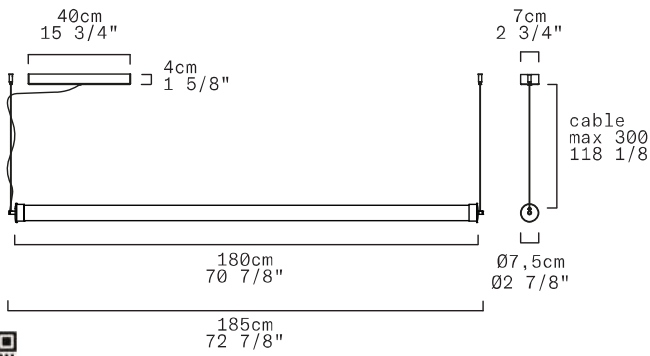

STACKING S 180 H NAKED - INDOOR

PENDANT - SOSPENSIONE

David Rockwell, 2023

Discover more

REPLACEABLE LED