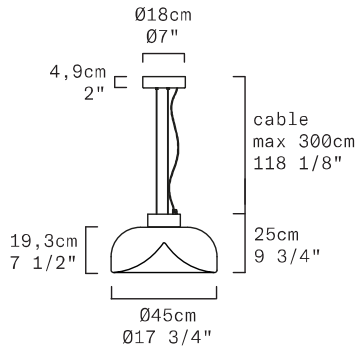

Toso & Massari, 2016

Upgraded

Discover more

REPLACEABLE LED

[5]

TECHNICAL SHEET	
MATERIALS	Diffuser: Blown Glass Structure: Metal
DIMENSIONS	Diffuser: Ø54 cm H23,2 cm [Ø21 1/4" H9 1/4"] Canopy: Ø18 cm H4,9cm [Ø7" H2"] Cable length: 300 cm [118 1/8"]
LIGHT SOURCE	LED 1 X 26,6W 4060lm (nominal) 3000K CRI≥90 LED 1 X 26,6W 3808lm (nominal) 2700K CRI≥90
DIMMING PROTOCOL	Push-dim; 0/1-10V; Dali
MARKING	DRY LOCATION
WEIGHT	Net weight: 13,9kg

TECHNICAL SHEET	
MATERIALS	Diffuser: Blown Glass Structure: Metal
DIMENSIONS	Diffuser: Ø54 cm H23,2 cm [Ø21 1/4" H9 1/8"] Canopy: Ø18 cm H4,9cm [Ø7 3/32" H1 15/16"] Cable lenght: 300 cm [118 1/8"]
LIGHT SOURCE	LED 1 X 26,6W 4060lm (nominal) 3000K CRI≥90 LED 1 X 26,6W 3808lm (nominal) 2700K CRI≥90
DIMMING PROTOCOL	Push-dim; 0/1-10V; Dali
MARKING	DRY LOCATION   
WEIGHT	Net weight: 13kg

PENDANT - SOSPENSIONE

Toso & Massari, 2023

New

Discover more

REPLACEABLE LED

TECHNICAL SHEET	
MATERIALS	Diffuser: Blown Glass Structure: Metal
DIMENSIONS	Diffuser: Ø45 cm H19,3 cm [Ø17 3/4" H7 1/2"] Canopy: Ø18 cm H4,9cm [Ø7" H2"] Cable lenght: 300 cm [118 1/8"]
LIGHT SOURCE	LED 1 X 16,6W 2624lm (nominal) 3000K CRI≥90 LED 1 X 16,6W 2461lm (nominal) 2700K CRI≥90
DIMMING PROTOCOL	Push-dim; 0/1-10V; Dali
MARKING	DRY LOCATION
WEIGHT	Net weight: 7,8kg