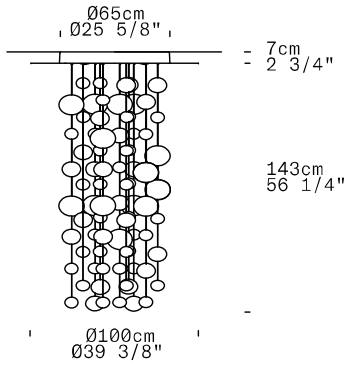

ETHER S 150 - INDOOR

Patrick Jouin, 2006

PENDANT - SOSPENSIONE

Discover more