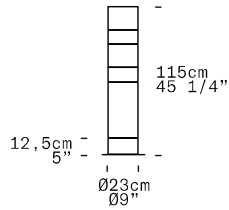

STACKING B TR - INDOOR

Rockwell Group, 2007

FLOOR - TERRA

Discover more

TECHNICAL SHEET	
MATERIALS	Diffuser: Blown Glass Structure: Metal
DIMENSIONS	Diffuser: Ø23cm h115cm [Ø9" h45 1/4"] Cable lenght: 220cm [86 5/8"]
FINISHES (DIFFUSER + STRUCTURE)	Smoke Grey, White, Smoke Grey, White, Mirror + Chrome
LIGHT SOURCE	GU10 4 x 7W Retrofit LED (4 x max 50W Halogen Bulb)
DIMMING PROTOCOL	Dimmer on cord
MARKNG	DRY LOCATION
WEIGHT	Net weight: 29kg