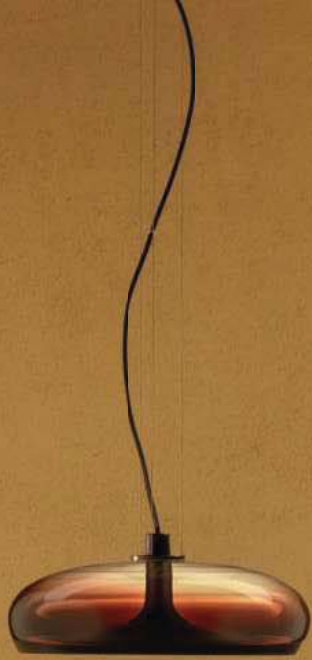

AURELIA S 45 SS
Diffuser: Shaded Burgundy
Structure: Matte Gunmetal