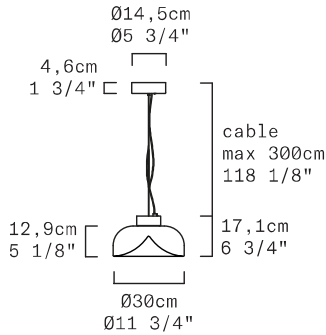

Toso & Massari, 2016

Upgraded

Discover more

REPLACEABLE LED

[5]

TECHNICAL SHEET	
MATERIALS	Diffuser: Blown Glass Structure: Metal
DIMENSIONS	Diffuser: Ø54 cm H23,2 cm [Ø21 1/4" H9 1/4"] Canopy: Ø18 cm H4,9cm [Ø7" H2"] Cable length: 300 cm [118 1/8"]
LIGHT SOURCE	LED 1 X 26,6W 4060lm (nominal) 3000K CRI≥90 LED 1 X 26,6W 3808lm (nominal) 2700K CRI≥90
DIMMING PROTOCOL	Push-dim; 0/1-10V; Dali
MARKING	DRY LOCATION
WEIGHT	Net weight: 13,9kg

TECHNICAL SHEET	
MATERIALS	Diffuser: Blown Glass Structure: Metal
DIMENSIONS	Diffuser: Ø54 cm H23,2 cm [Ø21 1/4" H9 1/8"] Canopy: Ø18 cm H4,9cm [Ø7 3/32" H1 15/16"] Cable lenght: 300 cm [118 1/8"]
LIGHT SOURCE	LED 1 X 26,6W 4060lm (nominal) 3000K CRI≥90 LED 1 X 26,6W 3808lm (nominal) 2700K CRI≥90
DIMMING PROTOCOL	Push-dim; 0/1-10V; Dali
MARKING	DRY LOCATION   
WEIGHT	Net weight: 13kg

PENDANT - SOSPENSIONE

Toso & Massari, 2023

New

Discover more

REPLACEABLE LED

TECHNICAL SHEET	
MATERIALS	Diffuser: Blown Glass Structure: Metal
DIMENSIONS	Diffuser: Ø45 cm H19,3 cm [Ø17 3/4" H7 1/2"] Canopy: Ø18 cm H4,9cm [Ø7" H2"] Cable lenght: 300 cm [118 1/8"]
LIGHT SOURCE	LED 1 X 16,6W 2624lm (nominal) 3000K CRI≥90 LED 1 X 16,6W 2461lm (nominal) 2700K CRI≥90
DIMMING PROTOCOL	Push-dim; 0/1-10V; Dali
MARKING	DRY LOCATION
WEIGHT	Net weight: 7,8kg

Toso & Massari, 2016

PENDANT - SOSPENSIONE

Upgraded

Discover more

REPLACEABLE LED

[2]

TECHNICAL SHEET	
MATERIALS	Diffuser: Blown Glass Structure: Metal
DIMENSIONS	Diffuser: Ø30 cm H12,9 cm [Ø11 3/4" H5 1/8"] Canopy: Ø14,5 cm H4,6 cm [Ø5 3/4" H1 3/4"] Cable length: 300 cm [118 1/8"]
LIGHT SOURCE	LED 1 X 11,9W 1635lm (nominal) 3000K CRI≥90 LED 1 X 11,9W 1535lm (nominal) 2700K CRI≥90
DIMMING PROTOCOL	Push-dim; 0/1-10V; Dali
MARKING	DRY LOCATION
WEIGHT	Net Weight:3,7kg