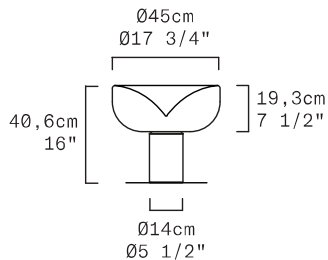

TECHNICAL SHEET	
MATERIALS	Diffuser: Blown Glass Structure: Metal
DIMENSIONS	Diffuser: Ø54 cm H23,2 cm [Ø21 1/4" H9 1/8"] Canopy: Ø18 cm H4,9cm [Ø7 3/32" H1 15/16"] Cable lenght: 300 cm [118 1/8"]
LIGHT SOURCE	LED 1 X 26,6W 4060lm (nominal) 3000K CRI≥90 LED 1 X 26,6W 3808lm (nominal) 2700K CRI≥90
DIMMING PROTOCOL	Push-dim; 0/1-10V; Dali
MARKING	DRY LOCATION   
WEIGHT	Net weight: 13kg

REPLACEABLE LED

TECHNICAL SHEET	
MATERIALS	Diffuser: Blown Glass Structure: Metal
DIMENSIONS	Diffuser: Ø54 cm H23,2 cm [Ø21 1/4" H9 1/4"] Base: Ø16,8 cm H25,9 cm [Ø6 1/2" H10 1/4"] Cable length: 200 cm [78 3/4"]
LIGHT SOURCE	LED 1 X 26,6W 40601m (nominal) 3000K CRI≥90 LED 1 X 26,6W 38081m (nominal) 2700K CRI≥90
DIMMING PROTOCOL	Dimmer on cord
MARKING	DRY LOCATION
WEIGHT	Net weight: 16,45kg

AELLA T 45 - INDOOR

Toso & Massari, 2023

TABLE - TAVOLO

TECHNICAL SHEET	
MATERIALS	Diffuser: Blown Glass Structure: Metal
DIMENSIONS	Diffuser: Ø45 cm H19,3 cm [Ø17 3/4" H7 1/2"] Base: Ø14 cm H21,3 cm [Ø5 1/2" H8 3/8"] Cable lenght: 200 cm [78 3/4"]
LIGHT SOURCE	LED 1 X 16,6W 2624lm (nominal) 3000K CRI≥90 LED 1 X 16,6W 2461lm (nominal) 2700K CRI≥90
DIMMING PROTOCOL	Dimmer on cord
MARKING	DRY LOCATION
WEIGHT	Net Weight: 8,3kg

AELLA T 30 - INDOOR

Toso & Massari, 2017

TABLE - TAVOLO

upgraded

Discover more

REPLACEABLE LED

TECHNICAL SHEET	
MATERIALS	Diffuser: Blown Glass Structure: Metal
DIMENSIONS	Diffuser: Ø30 cm H12,9 cm [Ø11 3/4" H5 1/8"] Base: Ø10cm H14,7 cm [Ø4" H5 1/8"] Cable lenght: 200 cm [78 3/4"]
LIGHT SOURCE	LED 1 X 11,9W 1635lm (nominal) 3000K CRI≥90 LED 1 X 11,9W 1535lm (nominal) 2700K CRI≥90
DIMMING PROTOCOL	Dimmer on cord
MARKING	DRY LOCATION
WEIGHT	Net weight: 3,3kg