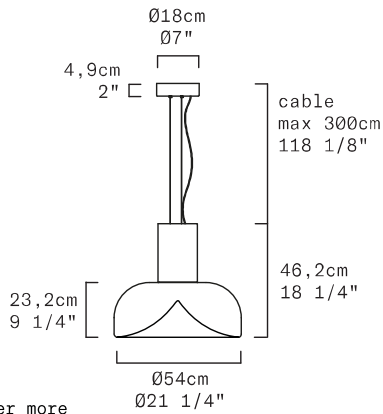

Toso & Massari, 2016

Upgraded

Discover more

REPLACEABLE LED

[5]

TECHNICAL SHEET	
MATERIALS	Diffuser: Blown Glass Structure: Metal
DIMENSIONS	Diffuser: Ø54 cm H23,2 cm [Ø21 1/4" H9 1/4"] Canopy: Ø18 cm H4,9cm [Ø7" H2"] Cable length: 300 cm [118 1/8"]
LIGHT SOURCE	LED 1 X 26,6W 4060lm (nominal) 3000K CRI≥90 LED 1 X 26,6W 3808lm (nominal) 2700K CRI≥90
DIMMING PROTOCOL	Push-dim; 0/1-10V; Dali
MARKING	DRY LOCATION
WEIGHT	Net weight: 13,9kg