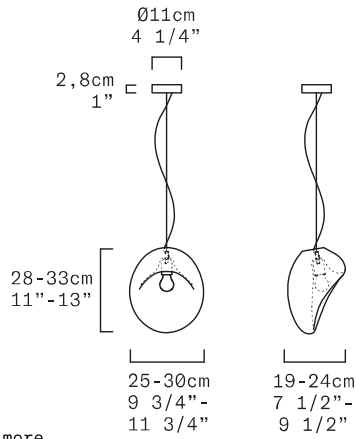

LIGHTBODY S - INDOOR

PENDANT - SOSPENSIONE

Jörg Hugo, 2021

Discover more