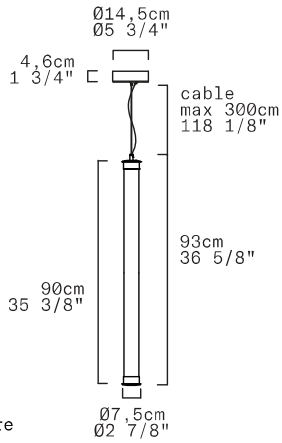

STACKING S 90 V NAKED - INDOOR

PENDANT - SOSPENSIONE

David Rockwell, 2023

Discover more

REPLACEABLE LED