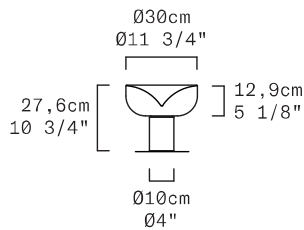

TECHNICAL SHEET	
MATERIALS	Diffuser: Blown Glass Structure: Metal
DIMENSIONS	Diffuser: Ø54 cm H23,2 cm [Ø21 1/4" H9 1/8"] Canopy: Ø18 cm H4,9cm [Ø7 3/32" H1 15/16"] Cable lenght: 300 cm [118 1/8"]
LIGHT SOURCE	LED 1 X 26,6W 4060lm (nominal) 3000K CRI≥90 LED 1 X 26,6W 3808lm (nominal) 2700K CRI≥90
DIMMING PROTOCOL	Push-dim; 0/1-10V; Dali
MARKING	DRY LOCATION   
WEIGHT	Net weight: 13kg

REPLACEABLE LED

TECHNICAL SHEET	
MATERIALS	Diffuser: Blown Glass Structure: Metal
DIMENSIONS	Diffuser: Ø54 cm H23,2 cm [Ø21 1/4" H9 1/4"] Base: Ø16,8 cm H25,9 cm [Ø6 1/2" H10 1/4"] Cable length: 200 cm [78 3/4"]
LIGHT SOURCE	LED 1 X 26,6W 40601m (nominal) 3000K CRI≥90 LED 1 X 26,6W 38081m (nominal) 2700K CRI≥90
DIMMING PROTOCOL	Dimmer on cord
MARKING	DRY LOCATION
WEIGHT	Net weight: 16,45kg

AELLA T 45 - INDOOR

Toso & Massari, 2023

TABLE - TAVOLO

TECHNICAL SHEET	
MATERIALS	Diffuser: Blown Glass Structure: Metal
DIMENSIONS	Diffuser: Ø45 cm H19,3 cm [Ø17 3/4" H7 1/2"] Base: Ø14 cm H21,3 cm [Ø5 1/2" H8 3/8"] Cable lenght: 200 cm [78 3/4"]
LIGHT SOURCE	LED 1 X 16,6W 2624lm (nominal) 3000K CRI≥90 LED 1 X 16,6W 2461lm (nominal) 2700K CRI≥90
DIMMING PROTOCOL	Dimmer on cord
MARKING	DRY LOCATION
WEIGHT	Net Weight: 8,3kg

AELLA T 30 - INDOOR

Toso & Massari, 2017

TABLE - TAVOLO

upgraded

Discover more

REPLACEABLE LED

TECHNICAL SHEET	
MATERIALS	Diffuser: Blown Glass Structure: Metal
DIMENSIONS	Diffuser: Ø30 cm H12,9 cm [Ø11 3/4" H5 1/8"] Base: Ø10cm H14,7 cm [Ø4" H5 1/8"] Cable lenght: 200 cm [78 3/4"]
LIGHT SOURCE	LED 1 X 11,9W 1635lm (nominal) 3000K CRI≥90 LED 1 X 11,9W 1535lm (nominal) 2700K CRI≥90
DIMMING PROTOCOL	Dimmer on cord
MARKING	DRY LOCATION
WEIGHT	Net weight: 3,3kg