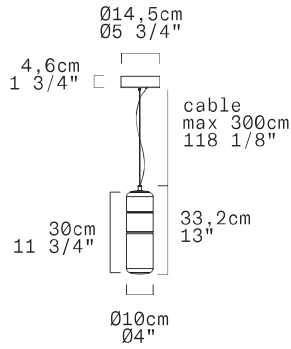

STACKING S 30 V - INDOOR

PENDANT - SOSPENSIONE

David Rockwell, 2023

Discover more

REPLACEABLE LED