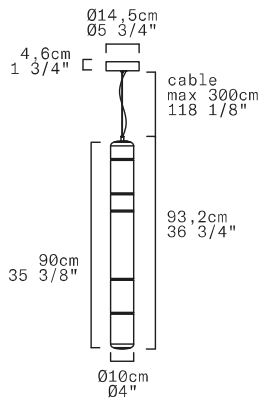

Discover more

REPLACEABLE LED

TECHNICAL SHEET	
MATERIALS	Diffuser: Blown Borosilicate Glass Structure: Aluminium
DIMENSIONS	Diffuser: Ø10cm L120cm [Ø4" 47 1/4"] Canopy: 40cm x 7cm x H4cm [15 3/4" x 2 3/4" x H1 5/8"] Cable length: 300cm [118 1/8"]
FINISHES (DIFFUSER + STRUCTURE)	Transparent + Anodized Aluminum 
CANOPY	Matte white
LIGHT SOURCE	5 X LED STRIP 24V 28,75W (total) 3306 lm (nominal) 3000K CRI≥90 5 X LED STRIP 24V 28,75W (total) 3162 lm (nominal) 2700K CRI≥90
DIMMING PROTOCOL	Push-dim; 0/1-10V, DALI
MARKING	DRY LOCATION  
WEIGHT	Net weight: 5,6 kg

Discover more

REPLACEABLE LED

TECHNICAL SHEET	
MATERIALS	Diffuser: Polymethacrylate Structure: Aluminium
DIMENSIONS	Diffuser: Ø7,5cm L120cm [Ø2 7/8" L47 1/4"] Canopy: 40cm x 7cm x H4cm [15 3/4" x 2 3/4" x 1 5/8"] Cable lenght: 300cm [118 1/8"]
FINISHES (DIFFUSER + STRUCTURE)	White + Anodized Aluminium 
CANOPY	Matte white
LIGHT SOURCE	5 X LED STRIP 24V 28,75W (total) 3306 lm (nominal) 3000K CRI>90 5 X LED STRIP 24V 28,75W (total) 3162 lm (nominal) 2700K CRI>90
DIMMING PROTOCOL	Push-dim; 0/1-10V, DALI
MARKING	DRY LOCATION  
WEIGHT	Net weight: 3,4kg

David Rockwell, 2023

Discover more

REPLACEABLE LED

TECHNICAL SHEET	
MATERIALS	Diffuser: Blown Borosilicate Glass Structure: Aluminum
DIMENSIONS	Diffuser: Ø10cm H90cm [Ø4" 35 3/8"] Canopy: Ø14,5cm H4,6cm [Ø5 3/4" H1 3/4"] Cable lenght: 300cm [118 1/8"]
FINISHES (DIFFUSER + STRUCTURE)	Transparent + Anodized Aluminium 
CANOPY	Matte white
LIGHT SOURCE	5 X LED STRIP 24V 21,25W (total) 2443 lm (nominal) 3000K CRI>90 5 X LED STRIP 24V 21,25W (total) 2337 lm (nominal) 2700K CRI>90
DIMMING PROTOCOL	Push-dim; 0/1-10V, DALI
MARKING	DRY LOCATION  
WEIGHT	Net weight: 4,3kg