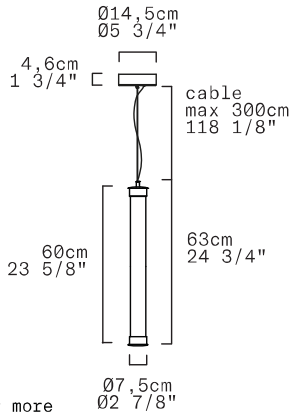

STACKING S 60 V NAKED - INDOOR

PENDANT - SOSPENSIONE

David Rockwell, 2023

Discover more

REPLACEABLE LED