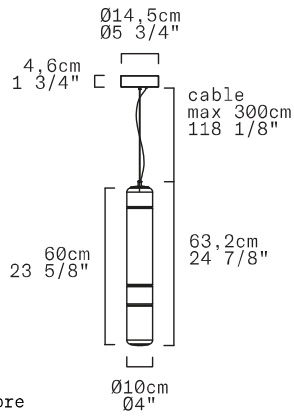

David Rockwell, 2023

Discover more

REPLACEABLE LED

TECHNICAL SHEET	
MATERIALS	Diffuser: Blown Borosilicate Glass Structure: Aluminum
DIMENSIONS	Diffuser: Ø10cm H90cm [Ø4" 35 3/8"] Canopy: Ø14,5cm H4,6cm [Ø5 3/4" H1 3/4"] Cable lenght: 300cm [118 1/8"]
FINISHES (DIFFUSER + STRUCTURE)	Transparent + Anodized Aluminium 
CANOPY	Matte white
LIGHT SOURCE	5 X LED STRIP 24V 21,25W (total) 2443 lm (nominal) 3000K CRI>90 5 X LED STRIP 24V 21,25W (total) 2337 lm (nominal) 2700K CRI>90
DIMMING PROTOCOL	Push-dim; 0/1-10V, DALI
MARKING	DRY LOCATION  
WEIGHT	Net weight: 4,3kg

Discover more

REPLACEABLE LED

TECHNICAL SHEET	
MATERIALS	Diffuser: Blown Borosilicate Glass Structure: Aluminium
DIMENSIONS	Diffuser: Ø10cm H60cm [Ø4" 23 5/8"] Canopy: Ø14,5cm H4,6cm [Ø5 3/4" 1 3/4"] Cable lenght: 300cm [118 1/8"]
FINISHES (DIFFUSER + STRUCTURE)	Transparent + Anodized Aluminum 
CANOPY	Matte white
LIGHT SOURCE	5 X LED STRIP 24V 13,75W (total) 1581 lm (nominal) 3000K CRI≥90 5 X LED STRIP 24V 13,75W (total) 1512 lm (nominal) 2700K CRI≥90
DIMMING PROTOCOL	Push-dim; 0/1-10V, DALI
MARKING	DRY LOCATION  
WEIGHT	Net weight: 3,2kg

Discover more

REPLACEABLE LED

TECHNICAL SHEET	
MATERIALS	Diffuser: Blown Borosilicate Glass Structure: Aluminium
DIMENSIONS	Diffuser: Ø10cm H30cm [Ø4" H11 3/4"] Canopy: Ø14,5cm H4,6cm [Ø5 3/4" H1 3/4"] Cable lenght: 300cm [118 1/8"]
FINISHES (DIFFUSER + STRUCTURE)	Transparent + Anodized Aluminum 
CANOPY	Matte white
LIGHT SOURCE	5 X LED STRIP 24V 6,25W (total) 718 lm (nominal) 3000K CRI≥90 5 X LED STRIP 24V 6,25W (total) 687 lm (nominal) 2700K CRI≥90
DIMMING PROTOCOL	Push-dim; 0/1-10V, DALI
MARKING	DRY LOCATION  
WEIGHT	Net weight: 2,3kg