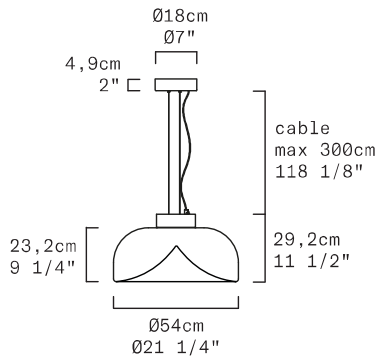

AELLA S 54 - INDOOR

PENDANT - SOSPENSIONE

Toso & Massari, 2016

Upgraded

Discover more

REPLACEABLE LED