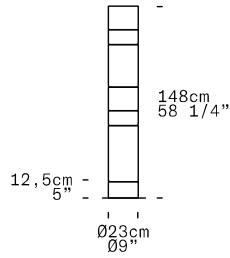

STACKING D TR - INDOOR

Rockwell Group, 2007

FLOOR - TERRA

Discover more

TECHNICAL SHEET	
MATERIALS	Diffuser: Blown Glass Structure: Metal
DIMENSIONS	Diffuser: Ø23cm h148cm [Ø9" h58 1/4"] Cable lenght: 220cm [86 5/8"]
FINISHES (DIFFUSER + STRUCTURE)	White, Gold, Transparent Tobacco, White, Gold, Black + Gold
LIGHT SOURCE	GU10 4 X 7W Retrofit LED (4 x max 50W Halogen Bulb)
DIMMING PROTOCOL	Dimmer on cord
MARKNG	DRY LOCATION
WEIGHT	Gross weight: 30,2kg