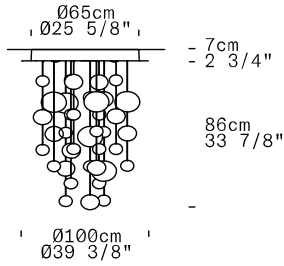

ETHER S 90 - INDOOR

Patrick Jouin, 2006

PENDANT - SOSPENSIONE

Discover more