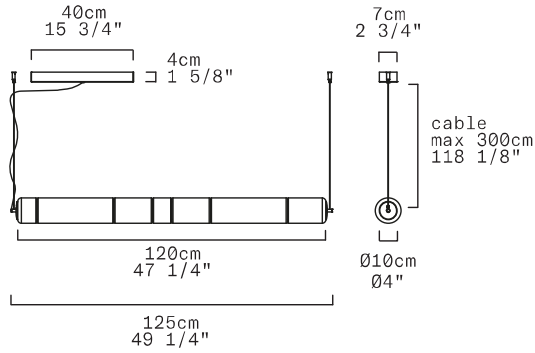

Discover more

REPLACEABLE LED

TECHNICAL SHEET	
MATERIALS	Diffuser: Blown Borosilicate Glass Structure: Aluminium
DIMENSIONS	Diffuser: Ø10cm L120cm [Ø4" 47 1/4"] Canopy: 40cm x 7cm x H4cm [15 3/4" x 2 3/4" x H1 5/8"] Cable length: 300cm [118 1/8"]
FINISHES (DIFFUSER + STRUCTURE)	Transparent + Anodized Aluminum 
CANOPY	Matte white
LIGHT SOURCE	5 X LED STRIP 24V 28,75W (total) 3306 lm (nominal) 3000K CRI≥90 5 X LED STRIP 24V 28,75W (total) 3162 lm (nominal) 2700K CRI≥90
DIMMING PROTOCOL	Push-dim; 0/1-10V, DALI
MARKING	DRY LOCATION  
WEIGHT	Net weight: 5,6 kg