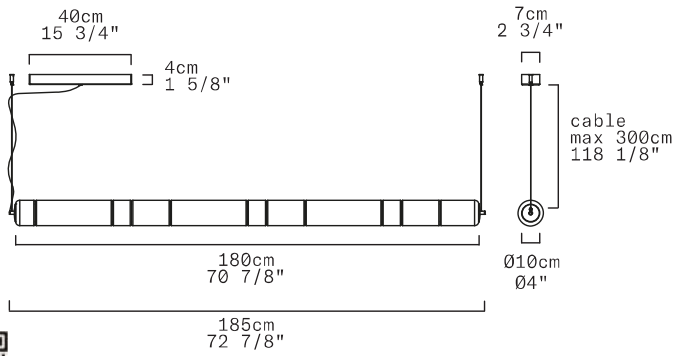

STACKING S 180 H - INDOOR

PENDANT - SOSPENSIONE

David Rockwell, 2023

Discover more

REPLACEABLE LED