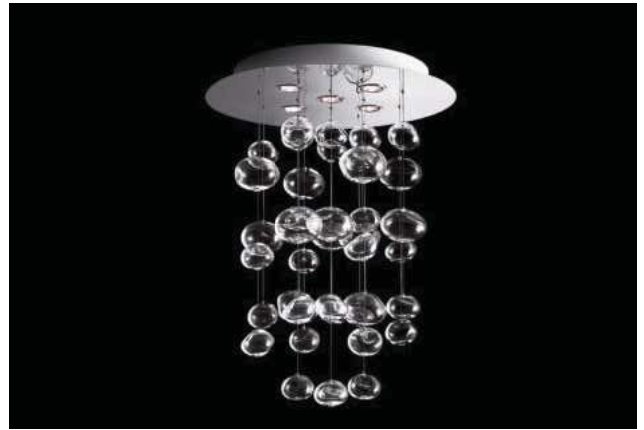

TECHNICAL SHEET	
MATERIALS	Diffuser: Handmade Borosilicate Blown Glass Structure: Steel
DIMENSIONS	Diffuser: $\varnothing 60\text{cm}$ h85cm [$\varnothing 23\ 5/8''$ h$33\ 1/2''$] Canopy: $\varnothing 47\text{cm}$ h6cm [$\varnothing 18\ 1/2''$ h$2\ 3/8''$]
FINISHES (DIFFUSER + STRUCTURE)	Transparent + Polished Steel
LIGHT SOURCE	GU10 5 x 7W Retrofit LED
MARKING	DRY LOCATION
WEIGHT	Net weight: 12,60kg
ON REQUEST	Special Versions

FINISH	SOURCE	CODE
Transparent + Polished Steel	GU10	0010070